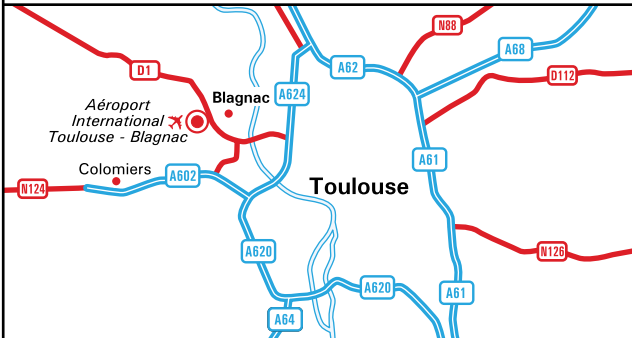

ADS Toulouse Sarl

Aeropole Batiment 2
5 Avenue Albert Durand
31700 Blagnac - France
Tel: +33 (0) 5 34 60 69 29 Fax: +33 (0) 5 34 60 69 30
www.adsgroup.org.uk

By Road:

- Take the Rocade (circular motorway that surrounds Toulouse).
- Follow signs to Blagnac Airport.
- Proceed to the airport and turn right just before the multi storey car park.
- Take the next right turn, then next left to find Avenue Albert Durand.
- Aéroport: Last building on the right.
- Bâtiment 2: Far right hand of the site.
- Bureau located on the ground floor.

By Air:

- Blagnac airport situated within walking distance.
- Taxis are also available.

Parking:

- There is limited parking available nearby.