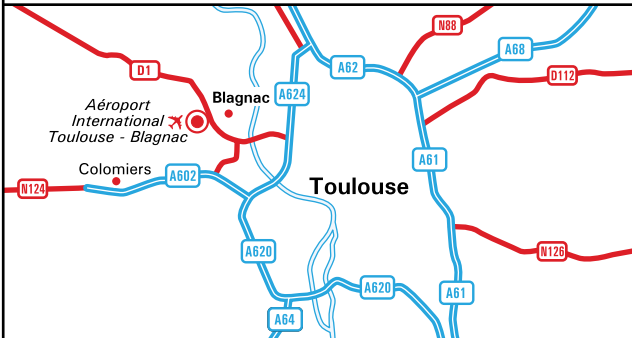

**ADS Toulouse SAS**

Aeropole Batiment 5  
5 Avenue Albert Durand  
31700 Blagnac - France  
Tel: +33 (0) 5 34 60 69 29 Fax: +33 (0) 5 34 60 69 30  
www.toulouse.adsgroup.org.uk

**By Road:**

- Take the Rocade (circular motorway that surrounds Toulouse).
- Follow signs to Blagnac Airport.
- Proceed to the airport and turn right just before the multi storey car park.
- Take the next right turn, then next left to find Avenue Albert Durand.
- Aéroport: Last building on the right.
- Bâtiment 2: Far right hand of the site.
- Bureau located on the ground floor.

**By Air:**

- Blagnac airport situated within walking distance.
- Taxis are also available.

**Parking:**

- There is limited parking available nearby.