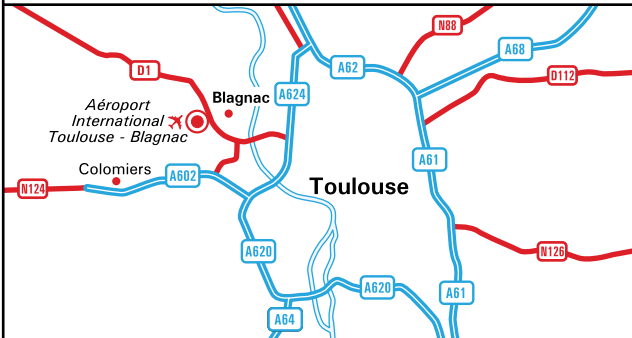

**ADS Toulouse Sarl**

Aeropole Batiment 2  
5 Avenue Albert Durand  
31700 Blagnac - France  
Tel: +33 (0) 5 34 60 69 29 Fax: +33 (0) 5 34 60 69 30  
www.adsgroup.org.uk

**By Road:**

- Take the Rocade (circular motorway that surrounds Toulouse).
- Follow signs to Blagnac Airport.
- Proceed to the airport and turn right just before the multi storey car park.
- Take the next right turn, then next left to find Avenue Albert Durand.
- Aéroport: Last building on the right.
- Bâtiment 2: Far right hand of the site.
- Bureau located on the ground floor.

**By Air:**

- Blagnac airport situated within walking distance.
- Taxis are also available.

**Parking:**

- There is limited parking available nearby.